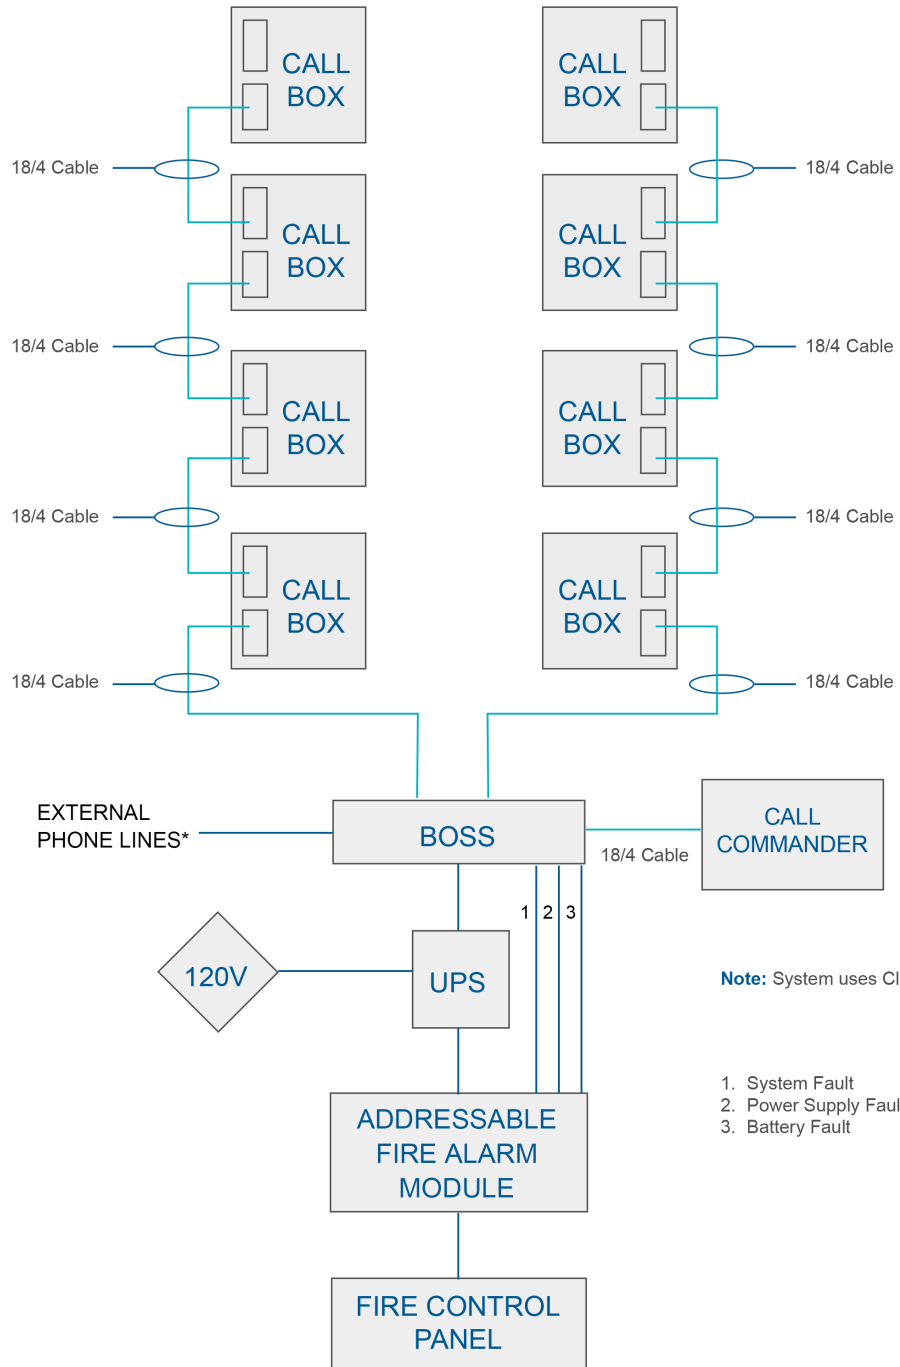

SmartCommand Typical System Layout

* BOSS 3400 supports 1 external phone line and 2 loops. BOSS 3400-128 supports 2 external phone lines and 4 loops.